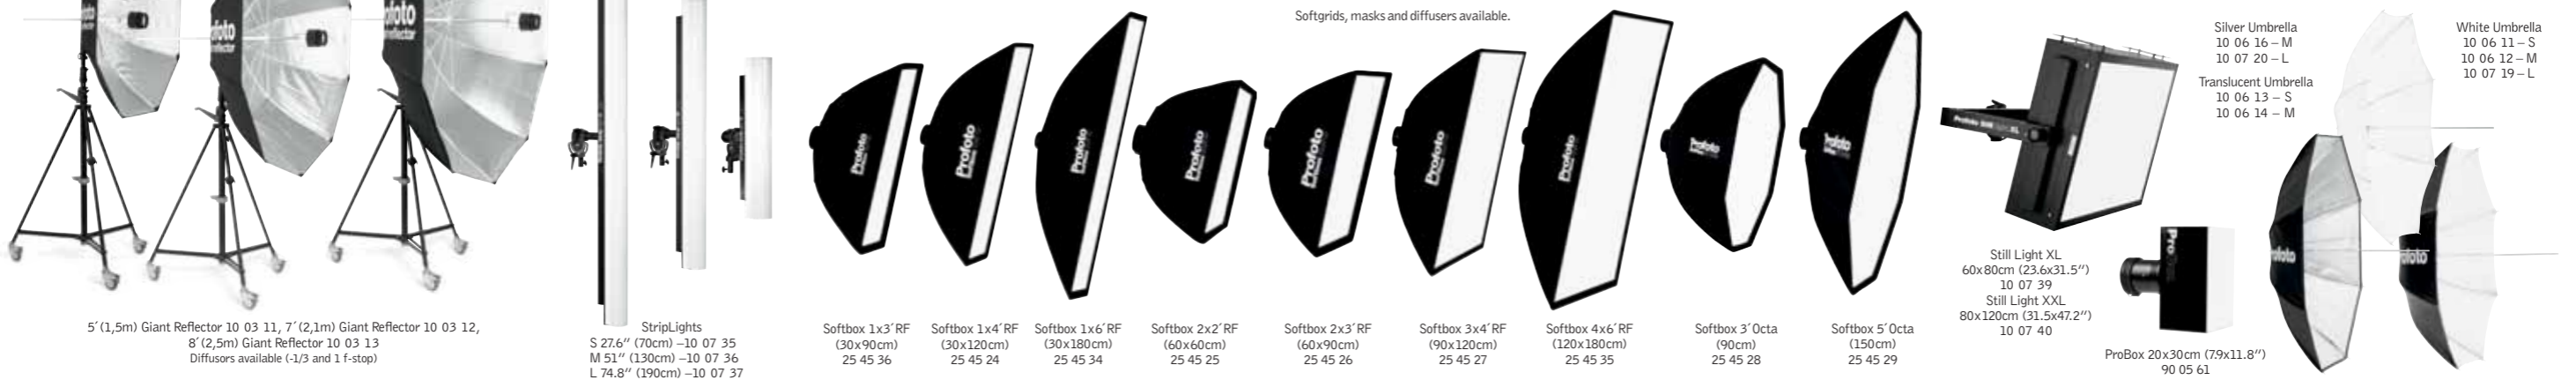

5' (1,5m) Giant Reflector 10 03 11, 7' (2,1m) Giant Reflector 10 03 12, 8' (2,5m) Giant Reflector 10 03 13 Diffusers available (-1/3 and 1 f-stop) StripLights S 27.6" (70cm) -10 07 35 M 51" (130cm) -10 07 36 L 74.8" (190cm) -10 07 37 Softbox 1x3' RF (30x90cm) 25 45 36 Softbox 1x4' RF (30x120cm) 25 45 24 Softbox 1x6' RF (30x180cm) 25 45 34 Softbox 2x2' RF (60x60cm) 25 45 25 Softbox 2x3' RF (60x90cm) 25 45 26 Softbox 3x4' RF (90x120cm) 25 45 27 Softbox 4x6' RF (120x180cm) 25 45 35 Softbox 3' Octa (90cm) 25 45 28 Softbox 5' Octa (150cm) 25 45 29 Still Light XL 60x80cm (23.6x31.5") 10 07 39 Still Light XXL 80x120cm (31.5x47.2") 10 07 40 ProBox 20x30cm (7.9x11.8") 90 05 61 Silver Umbrella 10 06 16 - M 10 07 20 - L Translucent Umbrella 10 06 13 - S 10 06 14 - M White Umbrella 10 06 11 - S 10 06 12 - M 10 07 19 - L